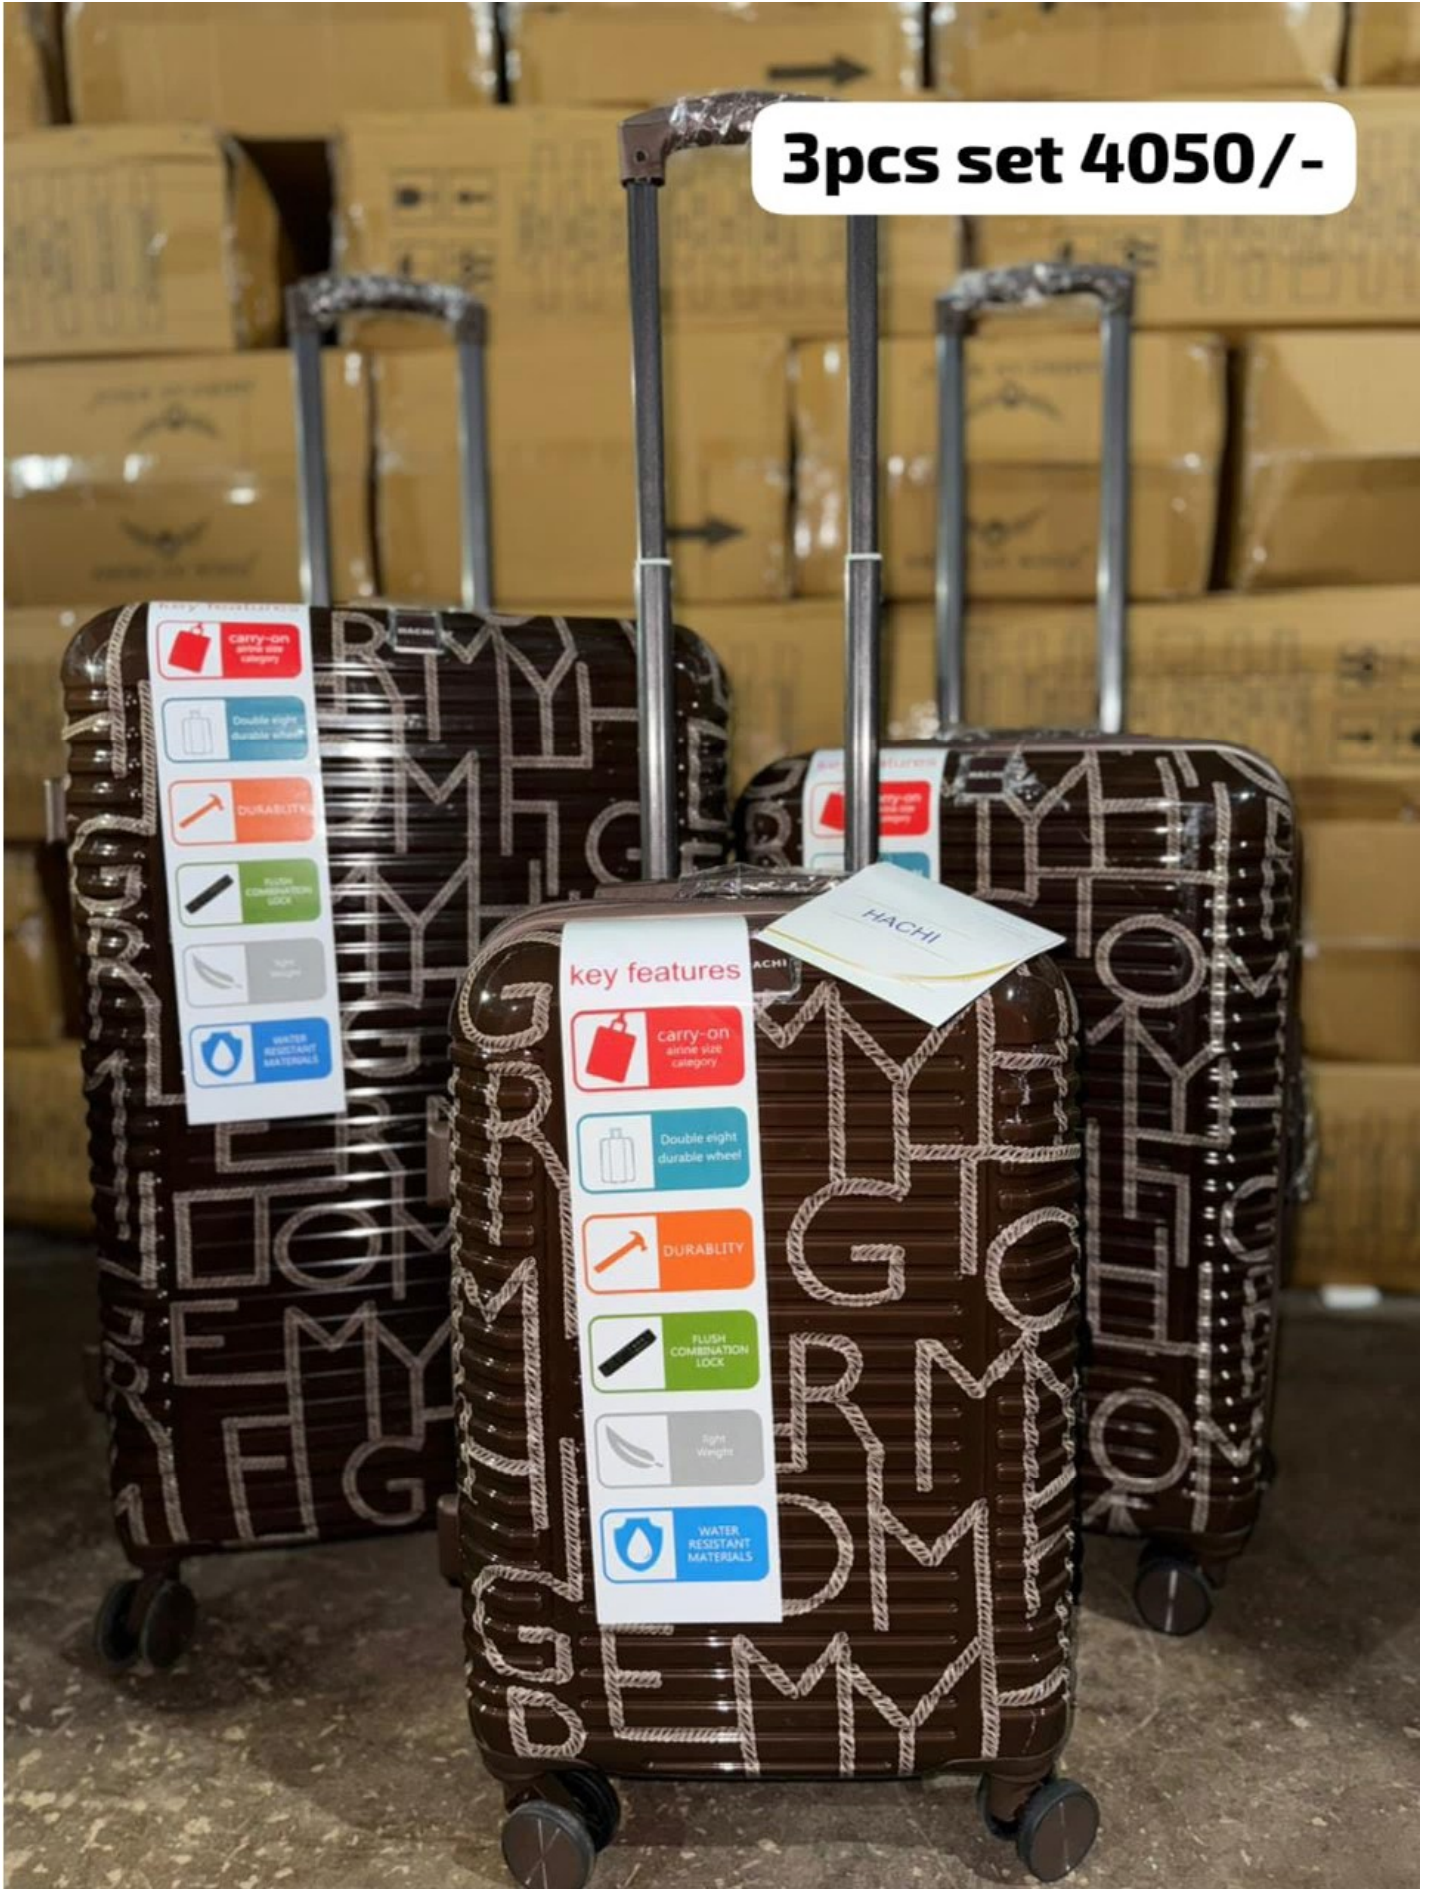

carry-on
size category

Double eight
durable wheel

DURABILITY

FLUSH
COMBINATION
LOCK

light
weight

WATER
RESISTANT
MATERIALS

key features

carry-on
size category

Double eight
durable wheel

DURABILITY

FLUSH
COMBINATION
LOCK

light
weight

WATER
RESISTANT
MATERIALS

HACHI

3 pcs set 4050/-

3pcs set 4050/-

3pcs set 4050/-

3pcs set 4050/-

carry-on
airline size category

Double eight durable wheel

DURABILITY

FLUSH COMBINATION LOCK

light weight

WATER RESISTANT MATERIALS

key features

carry-on
airline size category

Double eight durable wheel

DURABILITY

FLUSH COMBINATION LOCK

light weight

WATER RESISTANT MATERIALS

key features